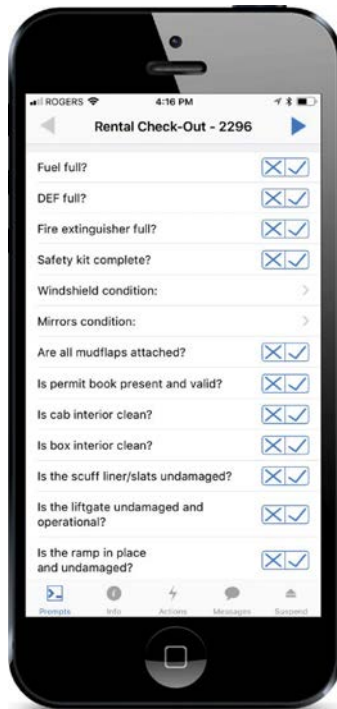

Cloud Storage

Transaction documentation and photos are stored securely in the cloud for future reference.

rentalcheck

A hassle-free rental check out/in solution