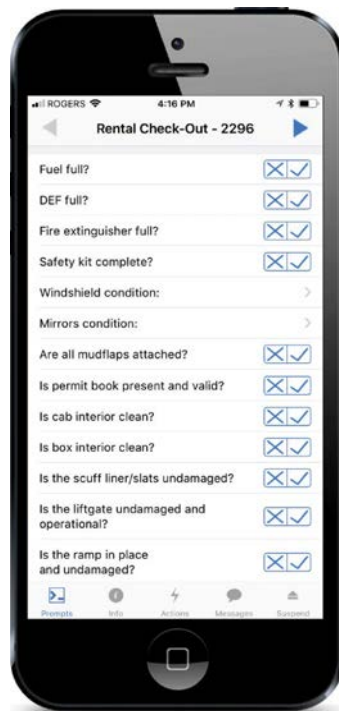

rentalcheck

Key Features:

Customized Checklist

With RentalCheck, paper checklists are eliminated. Create customized checklists for all equipment types.

Photo/Video Capture

Immediate photo and/or video capture of equipment condition and the time of check out and check in, eliminating damage disputes.

E-Signature Capture

E-signature capture transposed directly to contract documentation.

Cloud Storage

Transaction documentation and photos are stored securely in the cloud for future reference.

RentalCheck

A hassle-free rental check out/in solution

Already an Enrich Customer?

RentalCheck updates are integrated with core Enrich, eliminating duplicate entries.